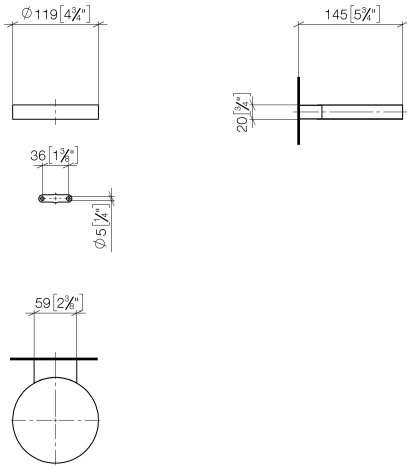

Soap dish wall model - Brushed Platinum

MADISON

83 410 979

- width 120mm
- height 20 mm
- 145mm projection

Fits: MADISON, MEM, TARA, CL.1, LISSÉ,
VAIA, META, CYO

	Brushed Platinum	83 410 979-06
	Chrome	83 410 979-00
	Platinum	83 410 979-08
	Durabress (23kt Gold)	83 410 979-09
	Dark Chrome	83 410 979-19
	Light Gold	83 410 979-26
	Brushed Light Gold	83 410 979-27
	Brushed Durabress (23kt Gold)	83 410 979-28
	Matte Black	83 410 979-33
	Brushed Bronze	83 410 979-42
	Brushed Champagne (22kt Gold)	83 410 979-46
	Champagne (22kt Gold)	83 410 979-47
	Brushed Chrome	83 410 979-93
	Brushed Dark Platinum	83 410 979-99

83 410 979

mm [inches]

83 410 979

Parts for other finishes can be found here: [Chrome](#)

Spare parts list

No.	Item Number	Name	Quantity used	Delivery time
1	08 17 97 570-06	dish	1	10
2	09 31 11 002 90	pin	1	2
3	08 17 30 502-06	holder	1	10
4	09 30 30 080 90	screw	2	2
5	05 30 31 025 00 90	fixing set	1	2
6	09 17 20 030 90	holder	1	2