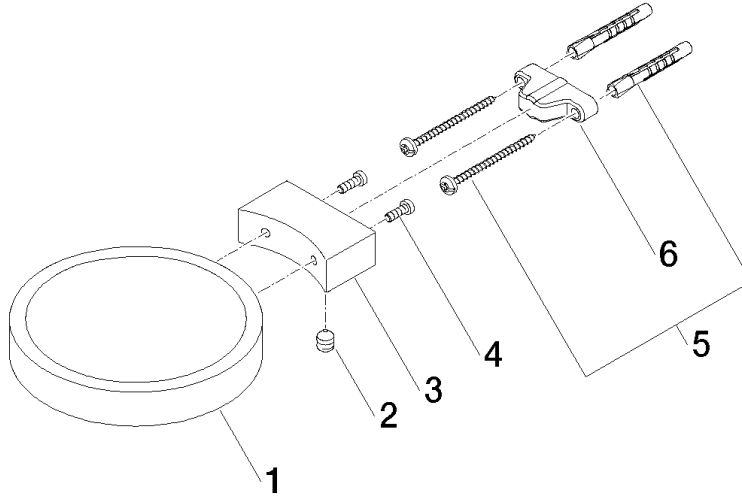

Soap dish wall model - Brushed Platinum

MADISON

83 410 979

- width 120mm
- height 20 mm
- 145mm projection

Fits: MADISON, MEM, TARA, CL.1, LISSÉ,
VAIA, META, CYO

	Brushed Platinum	83 410 979-06
	Chrome	83 410 979-00
	Platinum	83 410 979-08
	Durabress (23kt Gold)	83 410 979-09
	Dark Chrome	83 410 979-19
	Light Gold	83 410 979-26
	Brushed Light Gold	83 410 979-27
	Brushed Durabress (23kt Gold)	83 410 979-28
	Matte Black	83 410 979-33
	Brushed Bronze	83 410 979-42
	Brushed Champagne (22kt Gold)	83 410 979-46
	Champagne (22kt Gold)	83 410 979-47
	Brushed Chrome	83 410 979-93
	Brushed Dark Platinum	83 410 979-99

83 410 979

mm [inches]

83 410 979

Parts for other finishes can be found here: [Chrome](#)

Spare parts list

No.	Item Number	Name	Quantity used	Delivery time
1	08 17 97 570-06	dish	1	10
2	09 31 11 002 90	pin	1	2
3	08 17 30 502-06	holder	1	10
4	09 30 30 080 90	screw	2	2
5	05 30 31 025 00 90	fixing set	1	2
6	09 17 20 030 90	holder	1	2